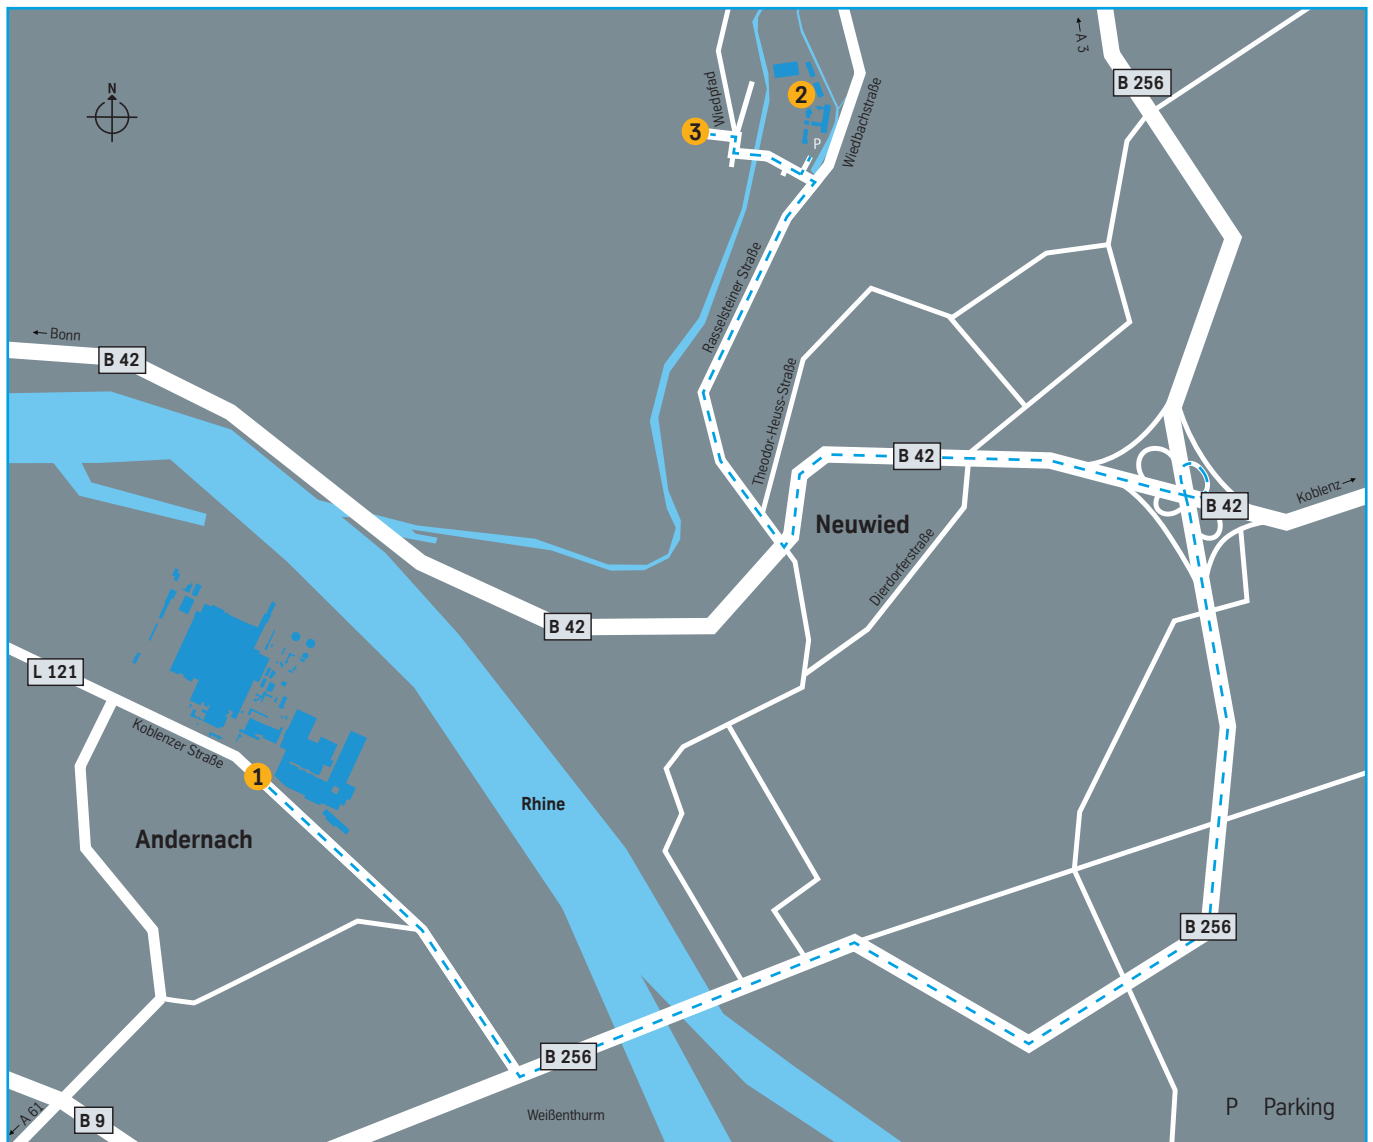

- A** Gate A: Visitors
- B** Gate B: Employees
- C** Gate C: Trucks
- D** Gate D: Sales
  
- 1** Visitor reception
- 2** Parking for visitors
- 3** Sales

thyssenkrupp

Steel

# Packaging Steel Training center Neuwied

Training center  
Rasselsteiner Straße 105  
56564 Neuwied  
Germany

GPS coordinates: 50.453529, 7.466658

- 1 thyssenkrupp Rasselstein GmbH
- 2 Training center
- 3 Parkrestaurant Nodhausen
- - - Route: Andernach site – Neuwied Training center